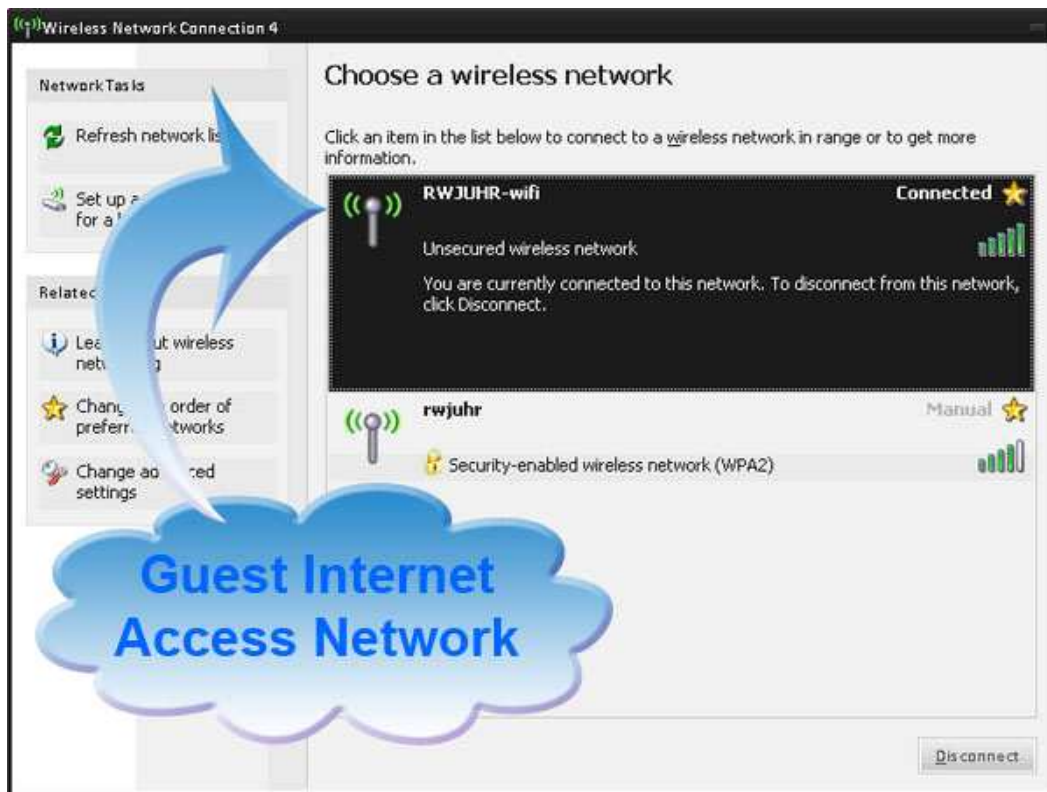

RWJUHR Public Internet Access

Complimentary public internet access is now available to all visitors and guests of RWJUHR.

To access the service simply browse for wireless networks from your mobile device and select "RWJUHR-wifi"